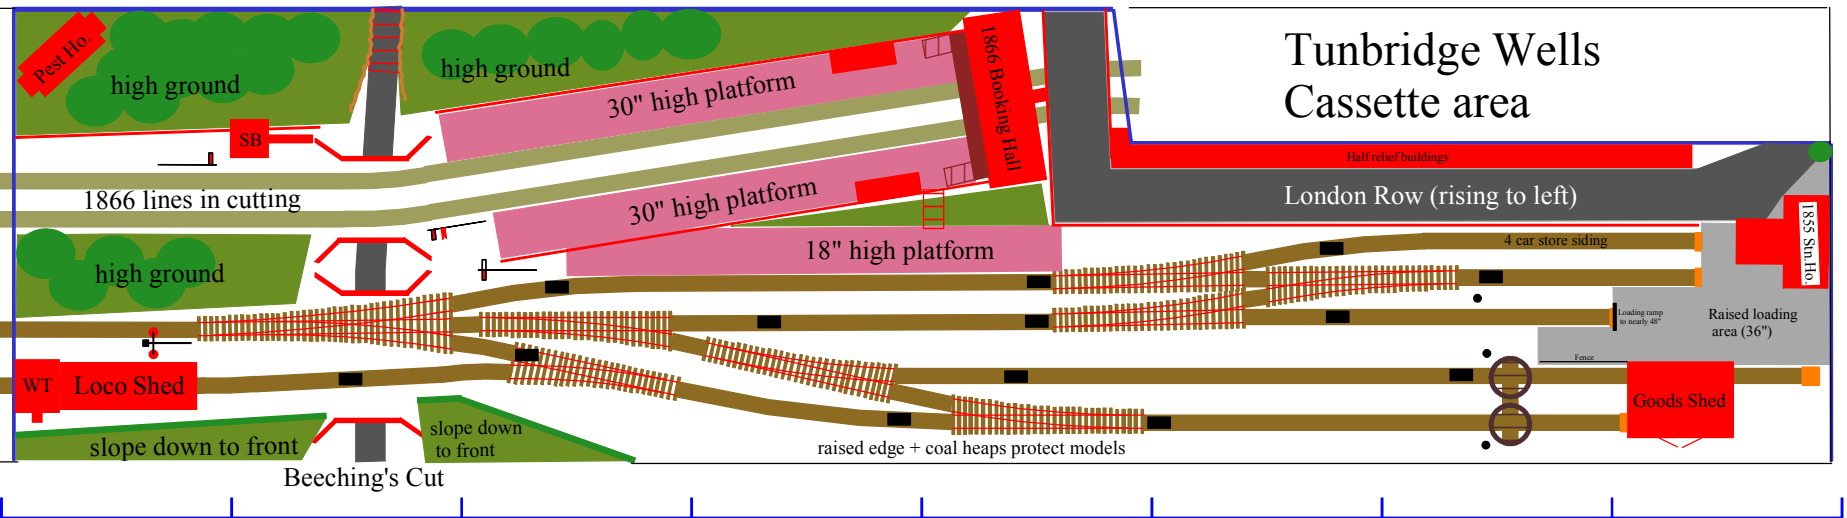

Three
Bridges
Cassette
Table

2 ft. @ 4mm scale

East Grinstead Town

- Capstan
- Magnet